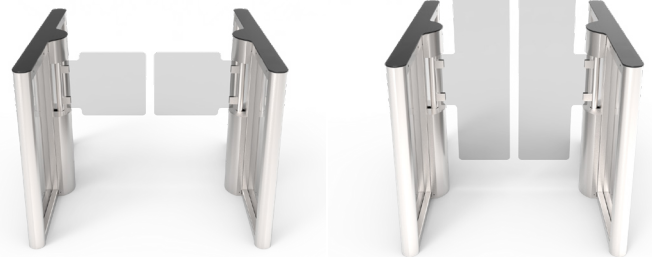

# EZ Lane Optical Turnstiles Compare Models

## EZ Lane Optical Turnstiles

### EZ Lane Optical OB (Barrier Free)

### EZ Lane Optical SG (Swing Glass)

	EZ Lane Slim	Low Swing Glass	High Swing Glass
Price Range	Entry-Level	Moderate	Moderate
Security Type	Open Lane	Standard	Enhanced
Barrier Type	na	Clear or Tinted Glass	Clear or Tinted Glass
Barrier Height	na	36"	54"
Cabinet W x D x H	6" W x 20" D x 40" H	7" W x 51" D x 40" H	7" W x 51" D x 40" H
Cabinet Top	Tempered Glass	Tempered Glass	Tempered Glass
Cabinet End Style	Square	Square or Round	Square or Round
Lane Width	28" or 36" (ADA)	30" or 36" (ADA)	30" or 36" (ADA)
Entry/Exit Control	yes	yes	yes
Bi-Directional/Card Stacking	yes	yes	yes
Visible/Audible Alerts	yes	yes	yes
Tailgate/Crawl Detection	yes	yes	yes
Glass Logo Etching	na	option	option
EZ Lane Remote Software	option	option	option