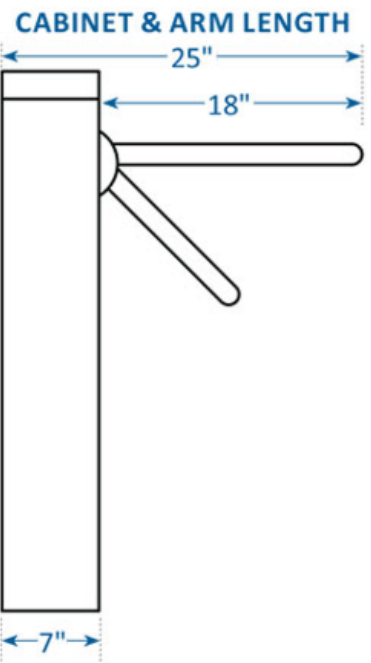

REVISIONS				
ZONE	REV	DESCRIPTION	DATE	APPROVED

Unless Otherwise Specified All Dimensions are in Inches

This drawing is to show dimensions of our products and should not be taken as a final visual representation. Drawings not to scale.

Material:

Finish:

Hayward Turnstiles, Inc				
MR100 Waist High Turnstile Dimensions				
SIZE	FSCM NO.	DWG NO.	MR100	REV
SCALE	None	SHEET		