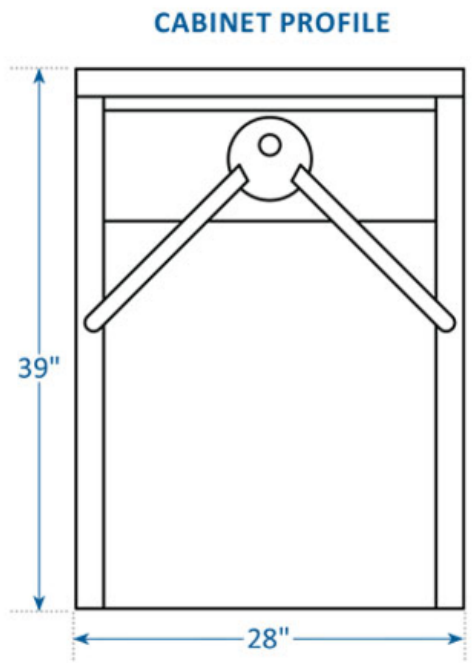

REVISIONS				
ZONE	REV	DESCRIPTION	DATE	APPROVED

Unless Otherwise Specified All Dimensions are in Inches

This drawing is to show dimensions of our products and should not be taken as a final visual representation. Drawings not to scale.

Material:

Finish:

Hayward Turnstiles, Inc				
MR100 Waist High Turnstile Dimensions				
SIZE	FSCM NO.	DWG NO.	MR100	REV
SCALE	None	SHEET		