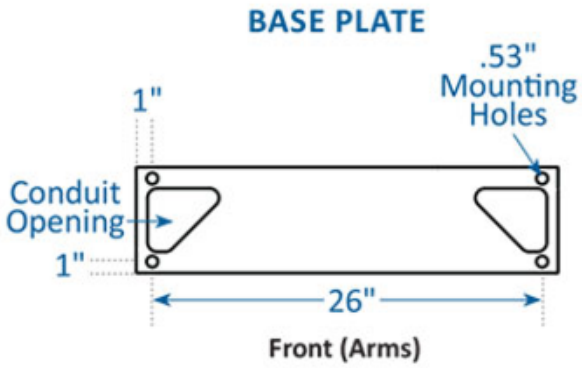

REVISIONS				
ZONE	REV	DESCRIPTION	DATE	APPROVED

Unless Otherwise Specified All Dimensions are in Inches

This drawing is to show dimensions of our products and should not be taken as a final visual representation. Drawings not to scale.

Material:

Finish:

Hayward Turnstiles, Inc				
MR100 Waist High Turnstile Dimensions				
SIZE	FSCM NO.	DWG NO.	MR100	REV
SCALE	None	SHEET		