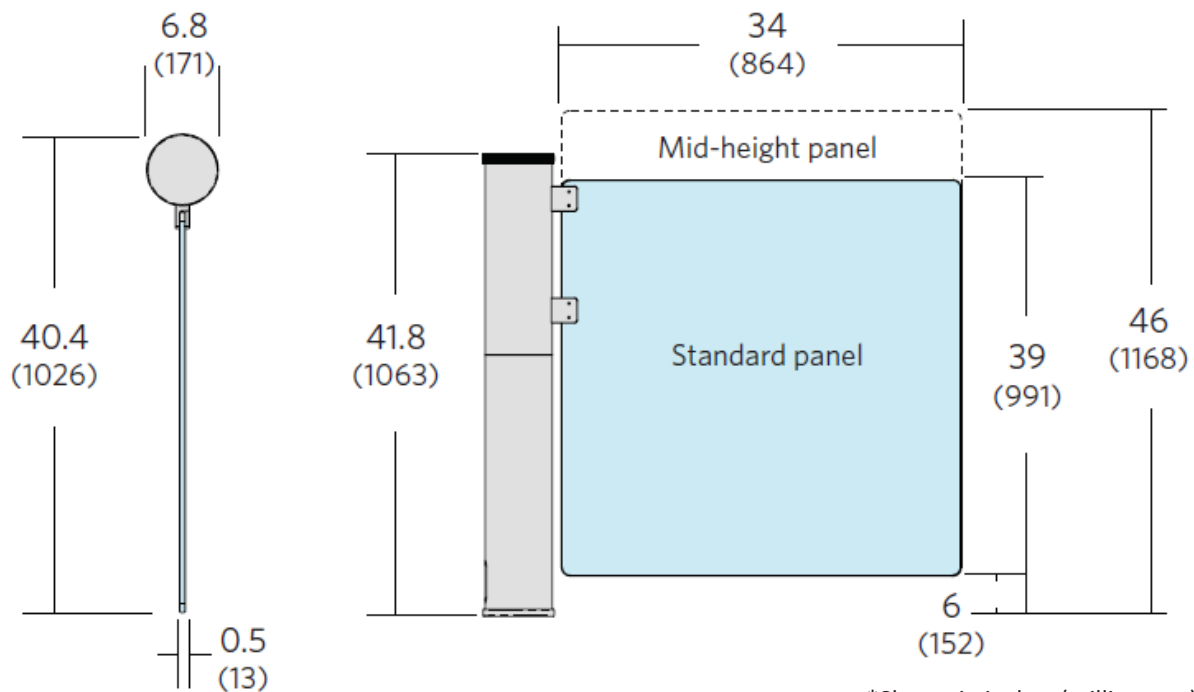

Applications:

The SG525 is one of our most premium handicap gate options both in functionality and appearance. This gate is perfect for providing handicap entry at any location where aesthetics are important. Office lobbies, hotels, high rise apartments, and more all benefit from the ADA compliant functionality and enhanced aesthetics of the SG525.

Design & Construction:

- External post fabricated from #304 stainless steel
- Powder coat and plating also available
- 0.5" (13mm) thick acrylic with abrasion resistant coating
- Integrates with virtually all access control
- Brushless DC motor

Specifications:

- 34" ADA clear opening
- One-Way 90 degree swing or two-way 180 degree swing
- Center rotating column
- Hands-free motorized operation for opening & closing
- 110-240VAC, 50/60Hz power supply
- Motion sensor prevents accidental closure

Options:

- Alternate post finishes and plating available
- Alternate 220-240VAC, 50 Hz power supply available
- Optional high barrier height of 46" from the floor available
- Barrier widths can be customized to meet requirements
- Barrier etching available, contact us for requirements

Warranty:

Units are warranted against defects in materials and workmanship for a period of one year from date of delivery. See warranty information for specific details.

*Shown in inches (millimeters)