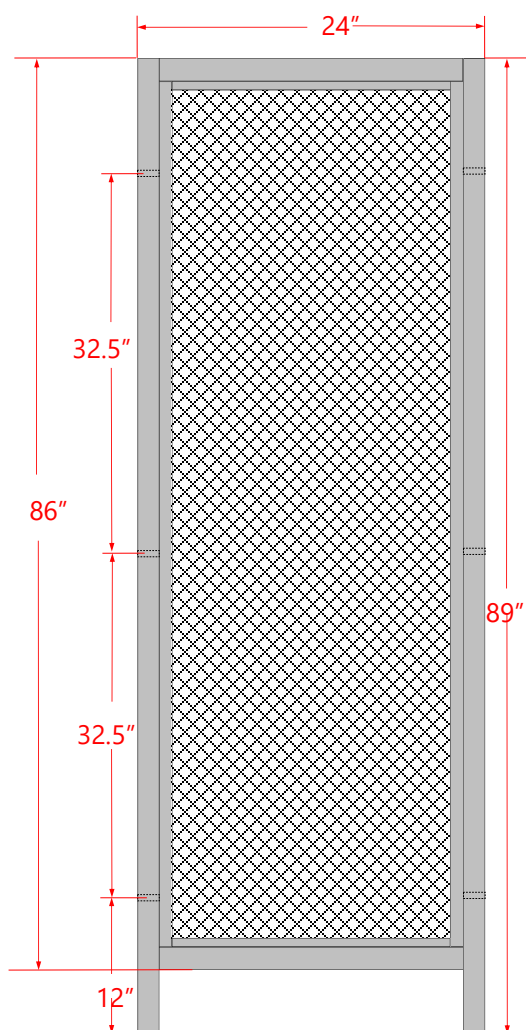

# 16" Perpendicular Orientation

Aerial View

Perpendicular Reach Prevention

- 16" Perpendicular reach prevention protects against reach through activation of panic bars
- Space-saving perpendicular design
- Built to match the height and aesthetics of our full height turnstiles and gates
- Available in powder coat or galvanized finish

# 24" Parallel Orientation

Aerial View

- 24" parallel mesh protects against reach through activation of panic bars
- Built to match the height and aesthetics of our full height turnstiles and gates
- Available in powder coat or galvanized finish
- Increases width of full height turnstile and gate arrays