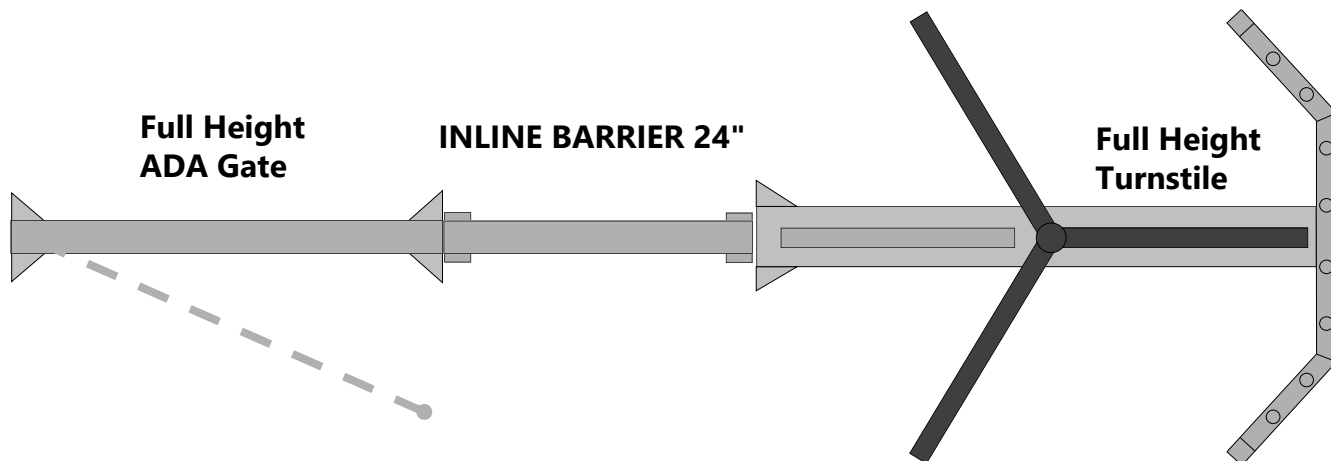

# 16" Perpendicular Orientation

Aerial View

Perpendicular Reach Prevention

- 16" Perpendicular reach prevention protects against reach through activation of panic bars
- Space-saving perpendicular design
- Built to match the height and aesthetics of our full height turnstiles and gates
- Available in powder coat or galvanized finish

# 24" Parallel Orientation

Aerial View

- 24" parallel mesh protects against reach through activation of panic bars
- Built to match the height and aesthetics of our full height turnstiles and gates
- Available in powder coat or galvanized finish
- Increases width of full height turnstile and gate arrays