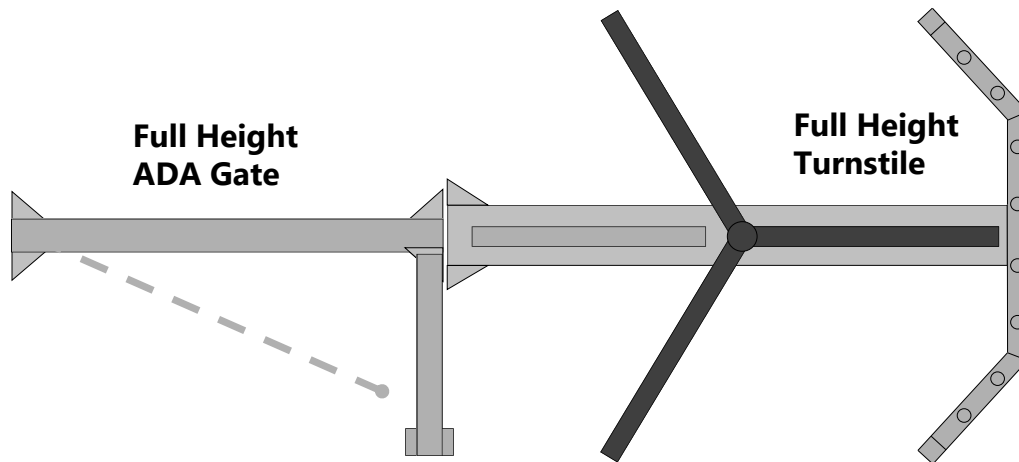

# HAYWARD TURNSTILES REACH PREVENTION MESH PANELS

Protecting Against  
Unauthorized Entry

\*actual appearance  
may vary

CONTACT US:  
203-647-9147

**HAYWARD**  
TURNSTILES, INC.

The logo for Hayward Turnstiles, Inc. features a stylized 'HT' monogram in white on a blue background. The 'H' and 'T' are formed by thick, rounded lines. Above the 'T' and between the 'H' and 'T' are several small white dots arranged in a grid-like pattern.

# 16" Perpendicular Orientation

Aerial View

Perpendicular Reach Prevention

- 16" Perpendicular reach prevention protects against reach through activation of panic bars
- Space-saving perpendicular design
- Built to match the height and aesthetics of our full height turnstiles and gates
- Available in powder coat or galvanized finish

# 24" Parallel Orientation

Aerial View

- 24" parallel mesh protects against reach through activation of panic bars
- Built to match the height and aesthetics of our full height turnstiles and gates
- Available in powder coat or galvanized finish
- Increases width of full height turnstile and gate arrays