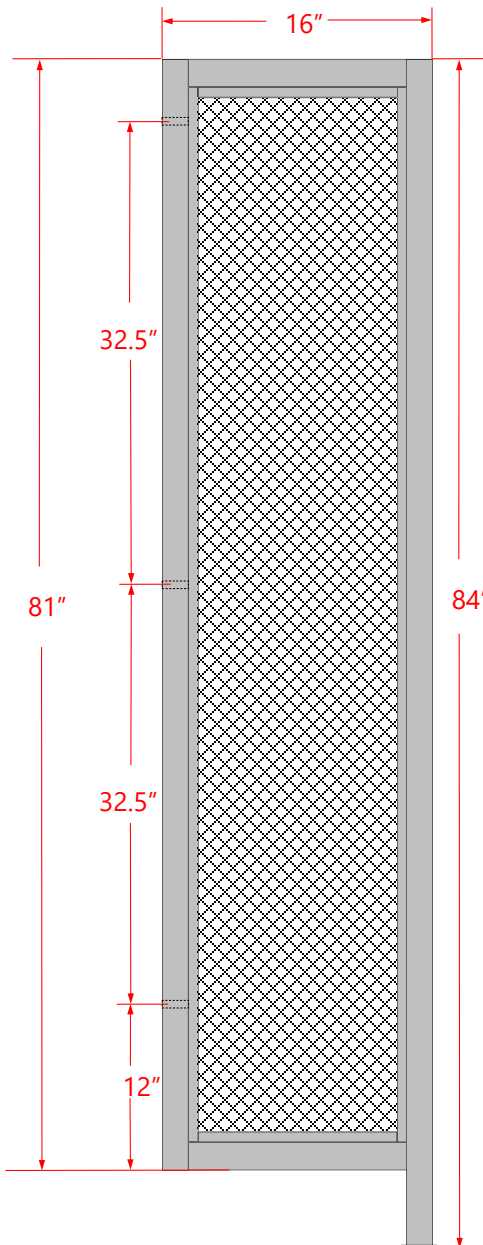

# HAYWARD TURNSTILES REACH PREVENTION MESH PANELS

Protecting Against  
Unauthorized Entry

\*actual appearance  
may vary

CONTACT US:  
203-647-9147

**HAYWARD**  
TURNSTILES, INC.

The logo for Hayward Turnstiles, Inc. features a stylized 'HT' monogram in white on a blue background. The 'H' and 'T' are formed by thick, rounded lines. Above the 'T' and between the 'H' and 'T' are several small white dots arranged in a grid-like pattern.

# 16" Perpendicular Orientation

Aerial View

Perpendicular Reach Prevention

- 16" Perpendicular reach prevention protects against reach through activation of panic bars
- Space-saving perpendicular design
- Built to match the height and aesthetics of our full height turnstiles and gates
- Available in powder coat or galvanized finish

# 24" Parallel Orientation

Aerial View

- 24" parallel mesh protects against reach through activation of panic bars
- Built to match the height and aesthetics of our full height turnstiles and gates
- Available in powder coat or galvanized finish
- Increases width of full height turnstile and gate arrays