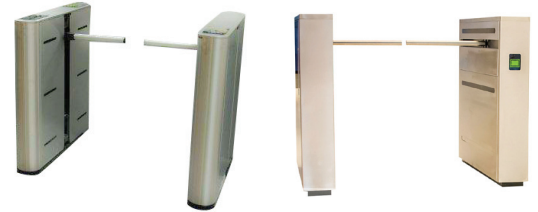

EZ Lane Optical Turnstiles

EZ Lane Optical (Barrier Free)

EZ Lane Optical (Arms)

- Price Range
- Security Type
- Barrier Type
- Barrier Height
- Cabinet Width x Depth
- Cabinet Top
- Cabinet End Style
- Lane Width
- Entry/Exit Control
- Bi-Directional/Card Stacking
- Visible/Audible Alerts
- Tailgate/Crawl Detection
- Floor Mount Platform
- EZ Lane Remote Software

	EZ Lane Slim	EZ Lane Standard	EZ Lane Drop Arm	EZ Lane Swing Arm
Price Range	Entry-Level	Mid-Range	Premium	Premium
Security Type	Open Lane	Open Lane	Basic	Basic
Barrier Type	na	na	Stainless Arm	Stainless Arm
Barrier Height	na	na	32"	32"
Cabinet Width x Depth	4" W x 12" or 24" D	7" W x 36" D	6.5" W x 33" D	7" W x 42" D
Cabinet Top	Stainless or Custom	Stainless or Custom	Stainless or Custom	Stainless or Custom
Cabinet End Style	Square or Round	Square or Round	Square or Round	Square or Round
Lane Width	28"-36" (ADA)	28"-36" (ADA)	28"-36" (ADA)	28"-36" (ADA)
Entry/Exit Control	yes	yes	yes	yes
Bi-Directional/Card Stacking	yes	yes	yes	yes
Visible/Audible Alerts	yes	yes	yes	yes
Tailgate/Crawl Detection	yes	yes	yes	yes
Floor Mount Platform	option	option	option	option
EZ Lane Remote Software	option	option	option	option

EZ Lane Optical Turnstiles

EZ Lane Optical (Swing Glass)

EZ Lane Optical (Retractable Glass)

- Price Range
- Security Type
- Barrier Type
- Barrier Height
- Cabinet Width x Depth
- Cabinet Top
- Cabinet End Style
- Lane Width
- Entry/Exit Control
- Bi-Directional/Card Stacking
- Visible/Audible Alerts
- Tailgate/Crawl Detection
- Floor Mount Platform
- EZ Lane Remote Software