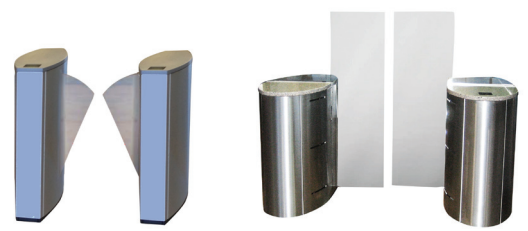

EZ Lane Optical Turnstiles

EZ Lane Optical (Barrier Free)

EZ Lane Optical (Arms)

- Price Range
- Security Type
- Barrier Type
- Barrier Height
- Cabinet Width x Depth
- Cabinet Top
- Cabinet End Style
- Lane Width
- Entry/Exit Control
- Bi-Directional/Card Stacking
- Visible/Audible Alerts
- Tailgate/Crawl Detection
- Floor Mount Platform
- EZ Lane Remote Software

	EZ Lane Slim	EZ Lane Standard	EZ Lane Drop Arm	EZ Lane Swing Arm
Price Range	Entry-Level	Mid-Range	Premium	Premium
Security Type	Open Lane	Open Lane	Basic	Basic
Barrier Type	na	na	Stainless Arm	Stainless Arm
Barrier Height	na	na	32"	32"
Cabinet Width x Depth	4" W x 12" or 24" D	7" W x 36" D	6.5" W x 33" D	7" W x 42" D
Cabinet Top	Stainless or Custom	Stainless or Custom	Stainless or Custom	Stainless or Custom
Cabinet End Style	Square or Round	Square or Round	Square or Round	Square or Round
Lane Width	28"-36" (ADA)	28"-36" (ADA)	28"-36" (ADA)	28"-36" (ADA)
Entry/Exit Control	yes	yes	yes	yes
Bi-Directional/Card Stacking	yes	yes	yes	yes
Visible/Audible Alerts	yes	yes	yes	yes
Tailgate/Crawl Detection	yes	yes	yes	yes
Floor Mount Platform	option	option	option	option
EZ Lane Remote Software	option	option	option	option

EZ Lane Optical Turnstiles

EZ Lane Optical (Swing Glass)

EZ Lane Optical (Retractable Glass)

- Price Range
- Security Type
- Barrier Type
- Barrier Height
- Cabinet Width x Depth
- Cabinet Top
- Cabinet End Style
- Lane Width
- Entry/Exit Control
- Bi-Directional/Card Stacking
- Visible/Audible Alerts
- Tailgate/Crawl Detection
- Floor Mount Platform
- EZ Lane Remote Software