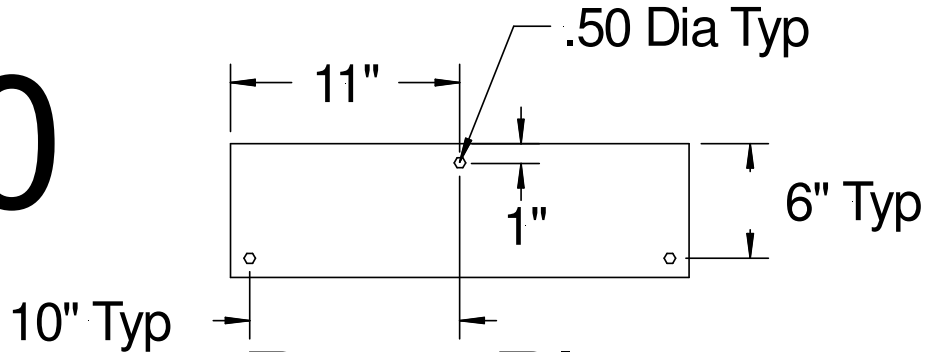

LC-100

**Base Plate
Front (Arms)**

Hayward Turnstiles Inc.
 Milford, Ct USA
 Phone: 203-877-7096
www.HaywardTurnstiles.com

LC-100 Waist High Turnstile