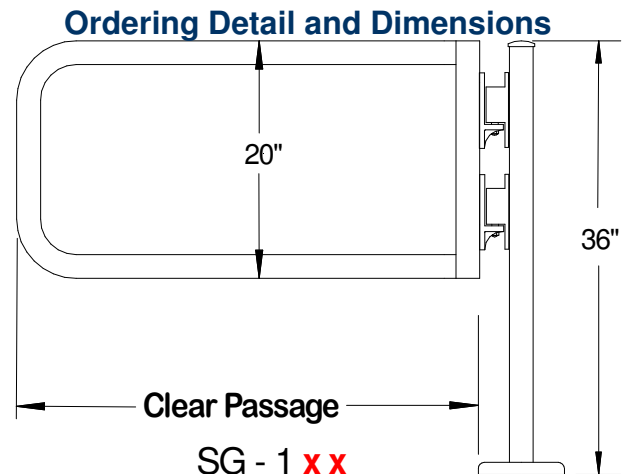

SG - 1 ~~XX~~
Example: SG-1~~38~~ is 38" Clear Passage